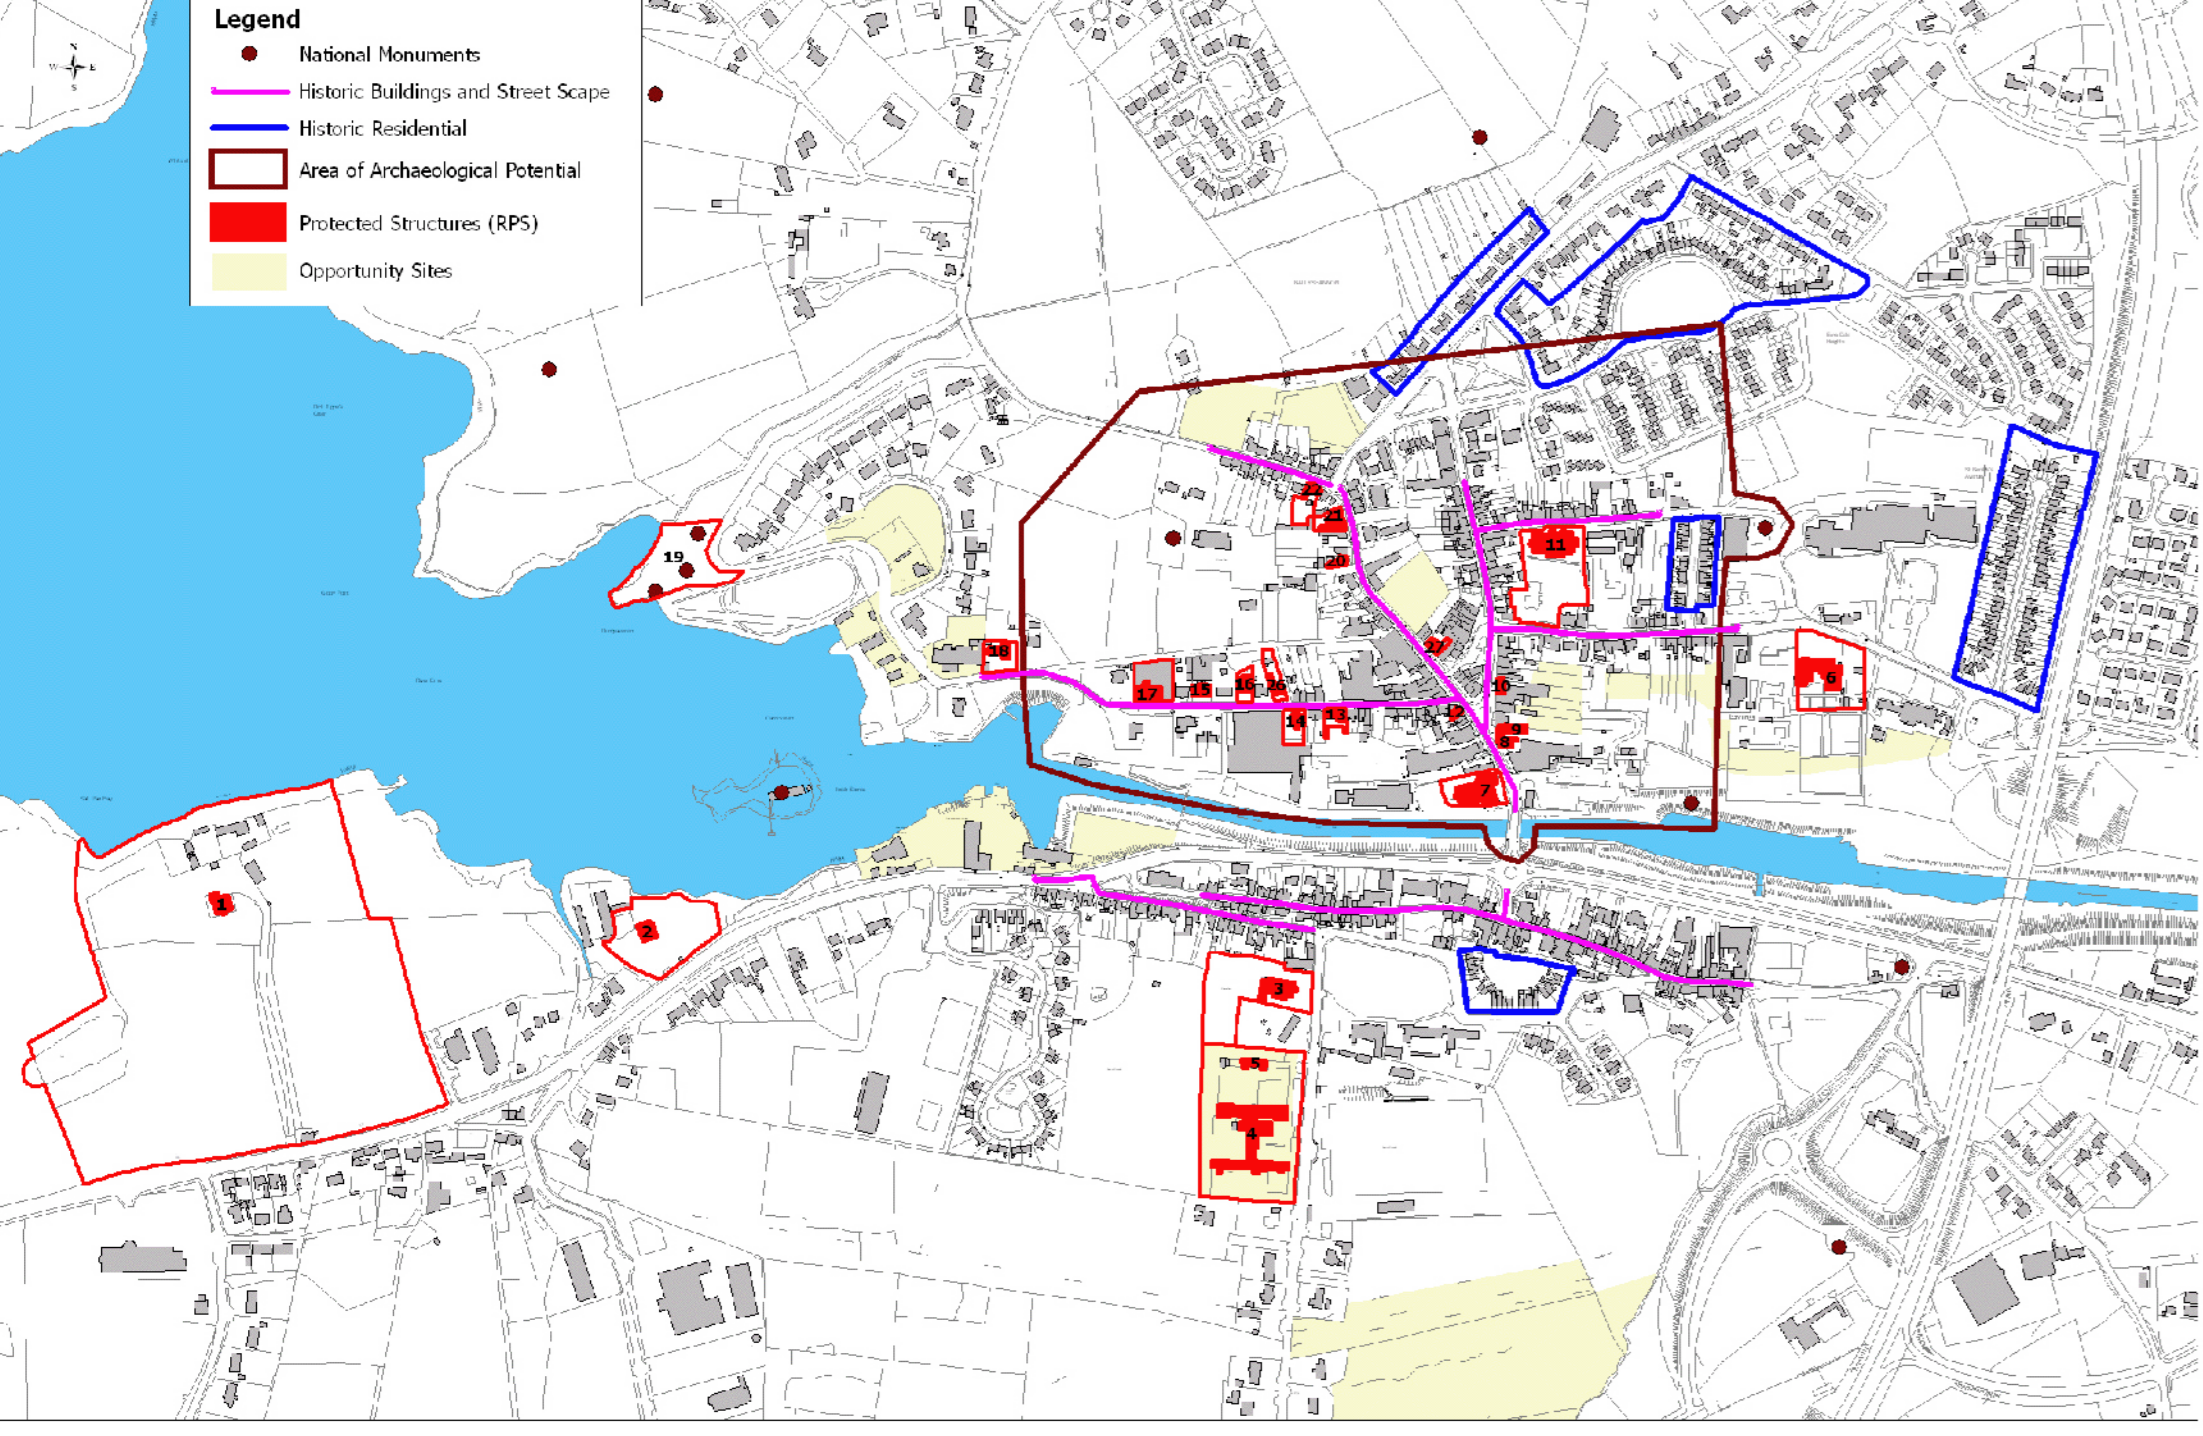

HISTORIC BUILDINGS AND STREETScape
MAP 2 (REFER TO APPENDIX III)